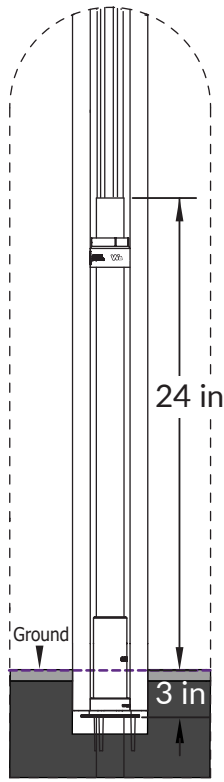

Jiminy Picket Vinyl Gate

SPEC DRAWINGS

WamBam Anchor
(Small)

Top Rail

Bottom Rail

Vertical Stile