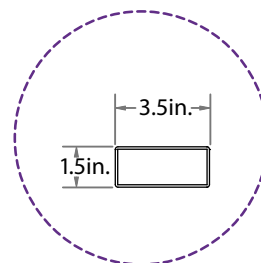

Jiminy Picket Vinyl Gate

SPEC DRAWINGS

WamBam Anchor
(Small)

Top Rail

Bottom Rail

Vertical Stile