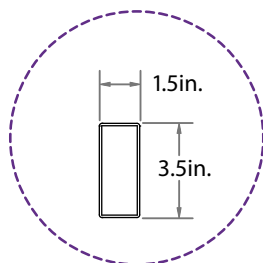

Jiminy Picket Vinyl Gate

SPEC DRAWINGS

WamBam Anchor
(Small)

Top Rail

Bottom Rail

Vertical Stile