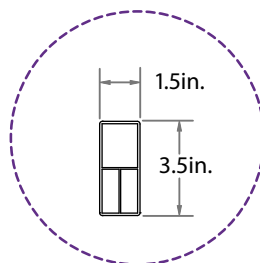

Jiminy Picket Vinyl Gate

SPEC DRAWINGS

WamBam Anchor
(Small)

Top Rail

Bottom Rail

Vertical Stile