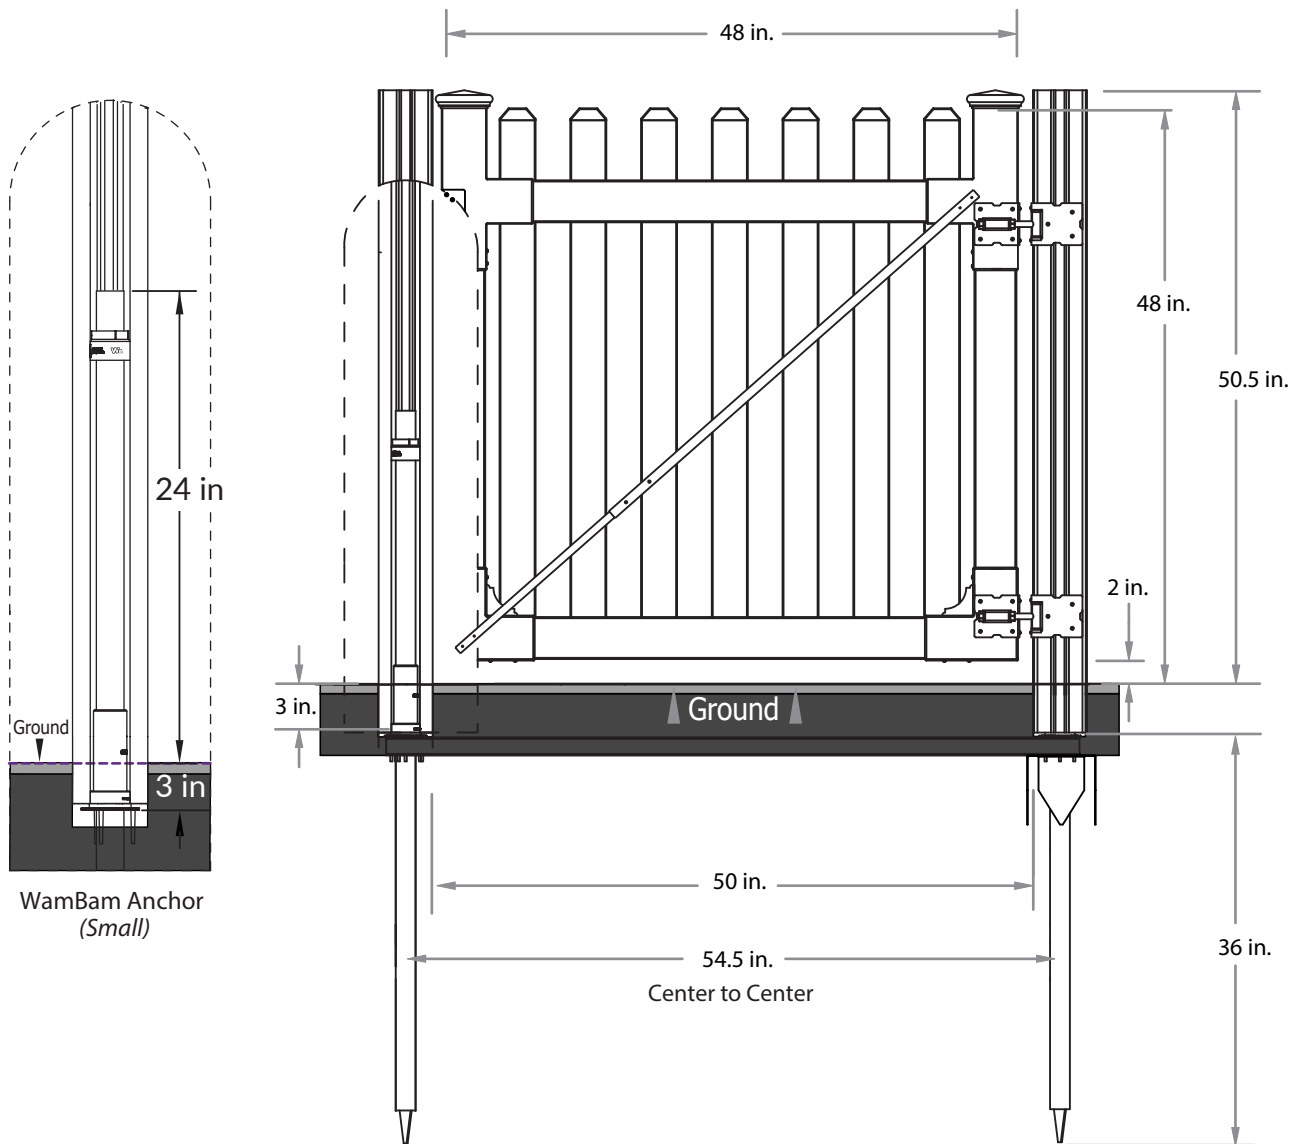

Jiminy Picket Vinyl Gate

SPEC DRAWINGS

WamBam Anchor
(Small)

Top Rail

Bottom Rail

Vertical Stile